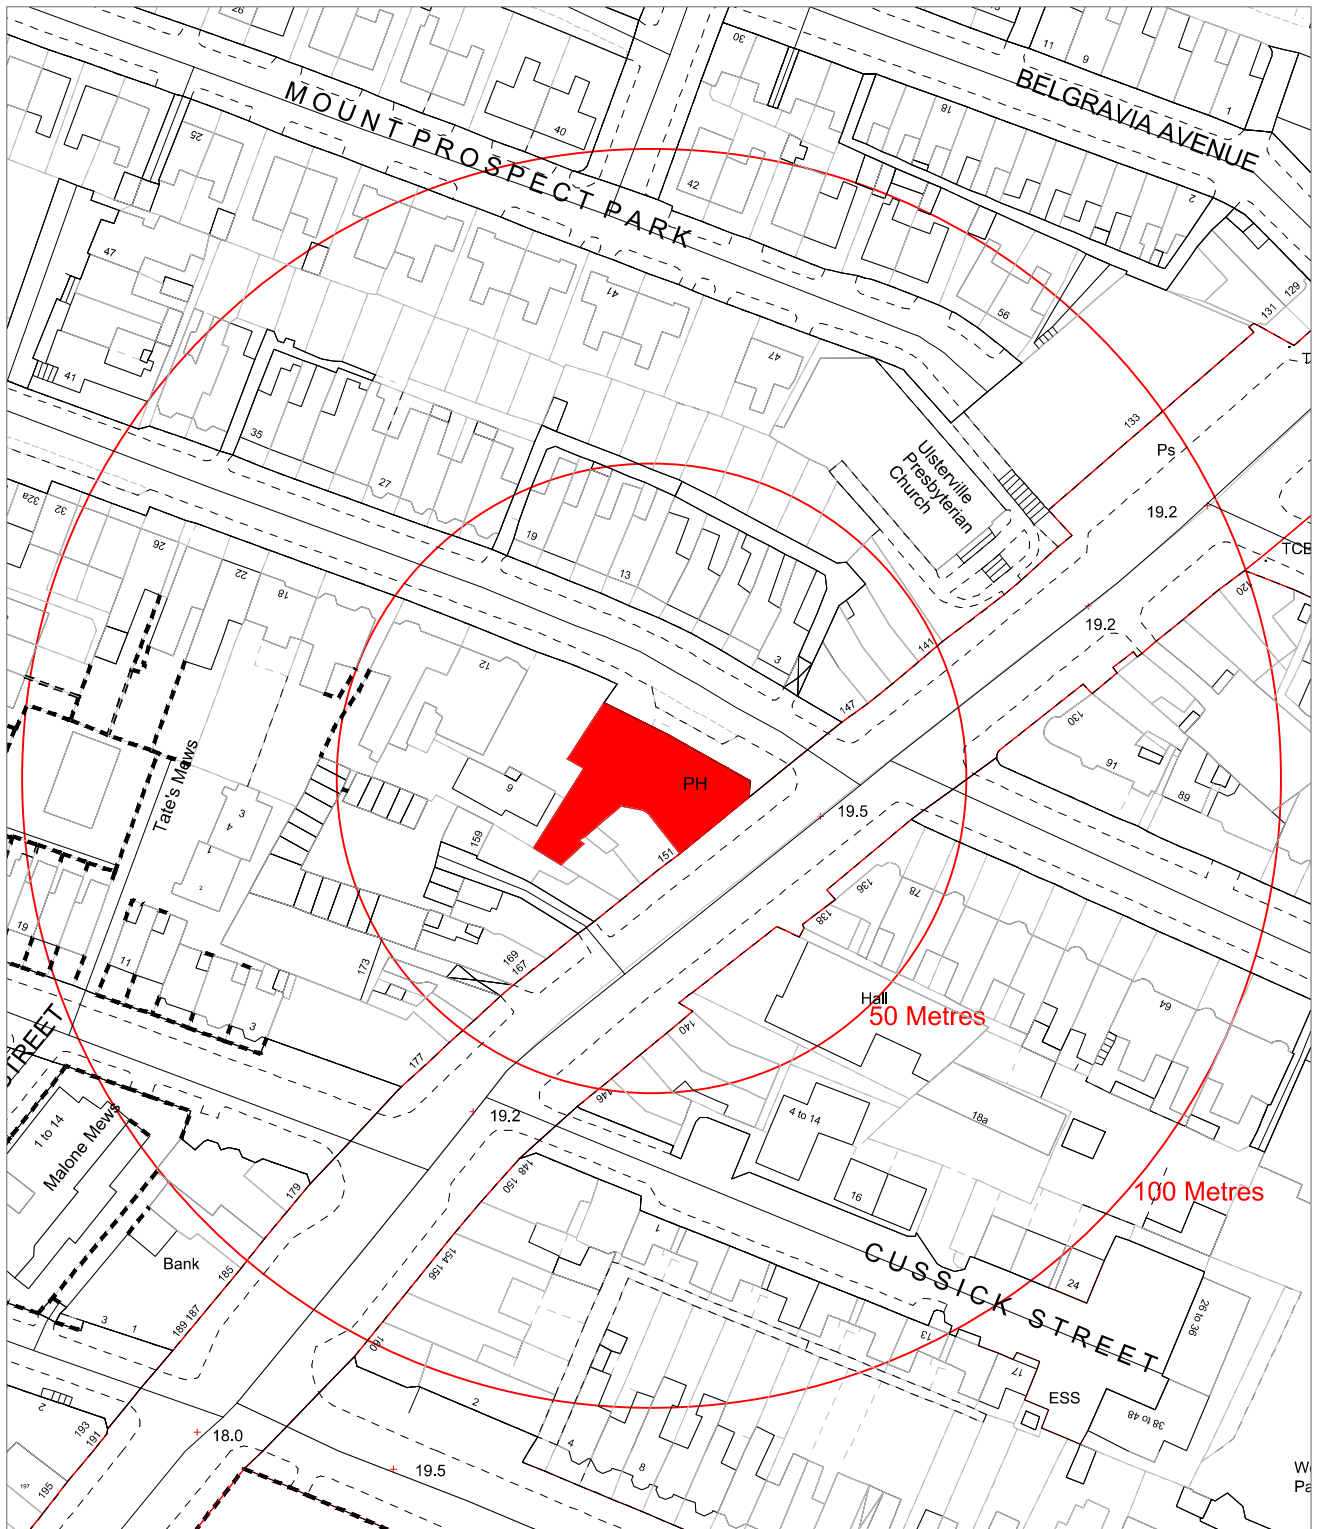

# Building Control Service

Belfast Mapping Data v3.0  
Prepared by I.S.B.  
Based upon the Ordnance Survey  
Of Northern Ireland map with the  
permission of the Director & Chief Executive.  
© CROWN COPYRIGHT 2003

DRAWN BY MT  
DATE 12/10/2017

Cuckoo  
149 Lisburn Road

SCALE 1:1250